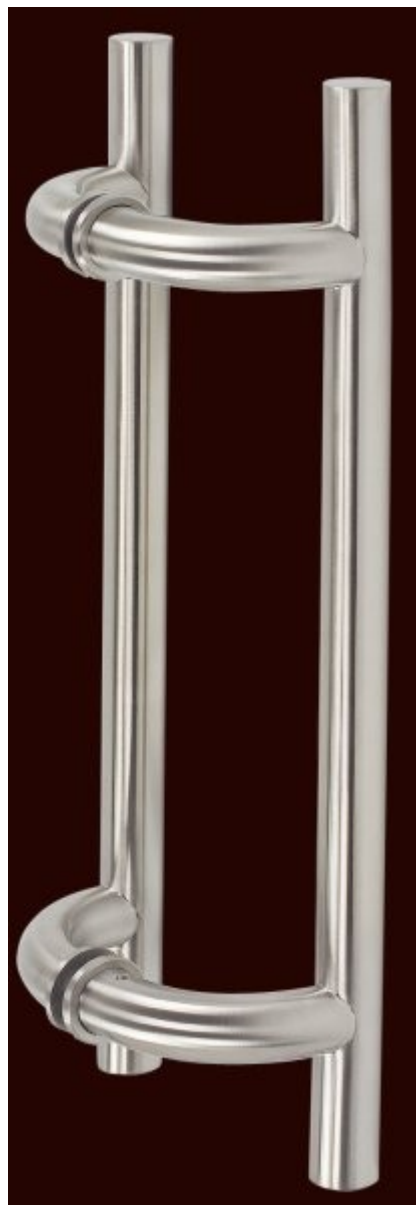

15 YEARS ON THE MARKET, 5000 CLIENTS A YEAR

Door handles bars

Type R

15 YEARS ON THE MARKET, 5000 CLIENTS A YEAR

Type H

15 YEARS ON THE MARKET, 5000 CLIENTS A YEAR

Type FS

15 YEARS ON THE MARKET, 5000 CLIENTS A YEAR

Type FV steel - wood